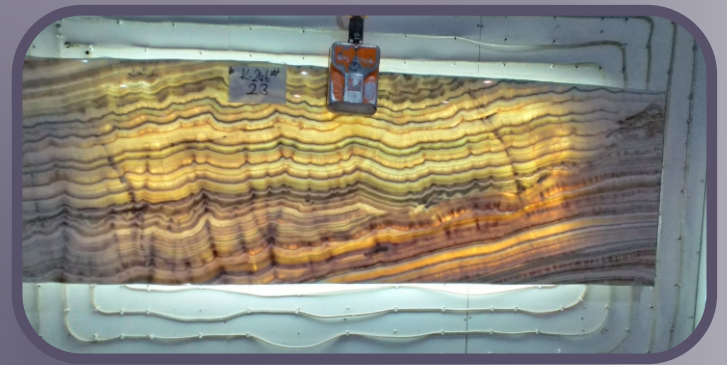

SUNSHI ONYX VC

SCARLET ONYX VC

HIERAPOLIS ONYX VC

**MATRIX ONYX VC**

**WHITE BUBBLE ONYX VC**

**GREY ONYX VC**

**VELLUTO ONYX VC**

**TRAONYX VC**

**GREEN COFFE ONYX VC**

**GREY ONYX VC**

**GREY ONYX VC**

**LIFORA CARAMEL ONYX VC**

**VELLUTO ONYX VC**

**GREEN COFFE ONYX VC**

**BURDUR BEIGE  
MARBLE**

GREY ONYX VC

LILAC WHITE  
MARBLE

**SPIDER GREY  
MARBLE**

**RIVER BLACK  
MARBLE**

**LIMESTONE/LIMRA MARBLE FIRST CLASS**

**DOVE GREY**

**NERO PICASSO  
MARBLE**

**LIMRA MARBLE  
FOSSILIFEROUS**