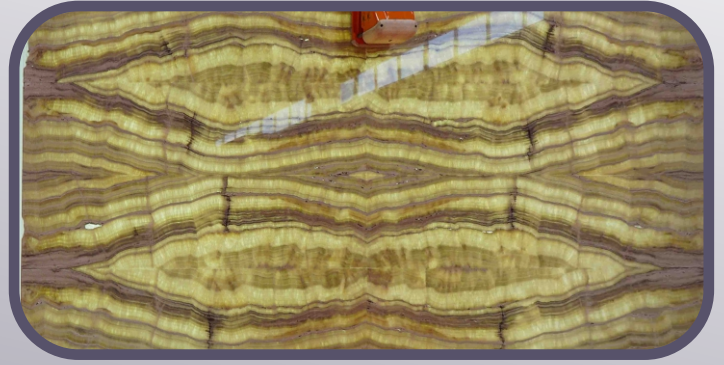

SUNSHI ONYX VC

SCARLET ONYX VC

HIERAPOLIS ONYX VC

**MATRIX ONYX VC**

**WHITE BUBBLE ONYX VC**

**GREY ONYX VC**

**VELLUTO ONYX VC**

**TRAONYX VC**

**GREEN COFFE ONYX VC**

**GREY ONYX VC**

**GREY ONYX VC**

**LIFORA CARAMEL ONYX VC**

**VELLUTO ONYX VC**

**GREEN COFFE ONYX VC**

**BURDUR BEIGE  
MARBLE**

GREY ONYX VC

LILAC WHITE  
MARBLE

**SPIDER GREY  
MARBLE**

**RIVER BLACK  
MARBLE**

**LIMESTONE/LIMRA MARBLE FIRST CLASS**

**DOVE GREY**

**NERO PICASSO  
MARBLE**

**LIMRA MARBLE  
FOSSILIFEROUS**