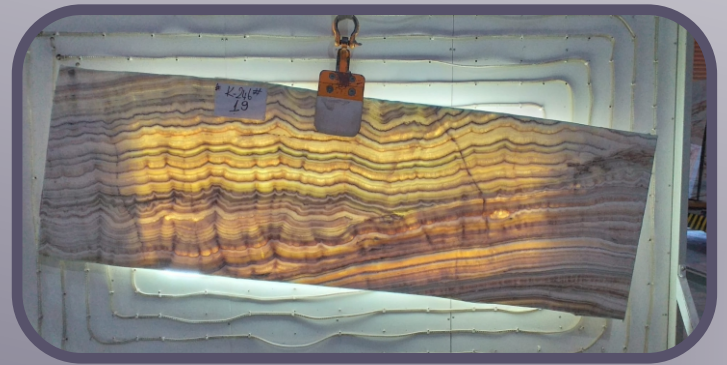

SUNSHI ONYX VC

SCARLET ONYX VC

HIERAPOLIS ONYX VC

**MATRIX ONYX VC**

**WHITE BUBBLE ONYX VC**

**GREY ONYX VC**

**VELLUTO ONYX VC**

**TRAONYX VC**

**GREEN COFFE ONYX VC**

**GREY ONYX VC**

**GREY ONYX VC**

**LIFORA CARAMEL ONYX VC**

**VELLUTO ONYX VC**

**GREEN COFFE ONYX VC**

**BURDUR BEIGE  
MARBLE**

GREY ONYX VC

LILAC WHITE  
MARBLE

**SPIDER GREY  
MARBLE**

**RIVER BLACK  
MARBLE**

**LIMESTONE/LIMRA MARBLE FIRST CLASS**

**DOVE GREY**

**NERO PICASSO  
MARBLE**

**LIMRA MARBLE  
FOSSILIFEROUS**